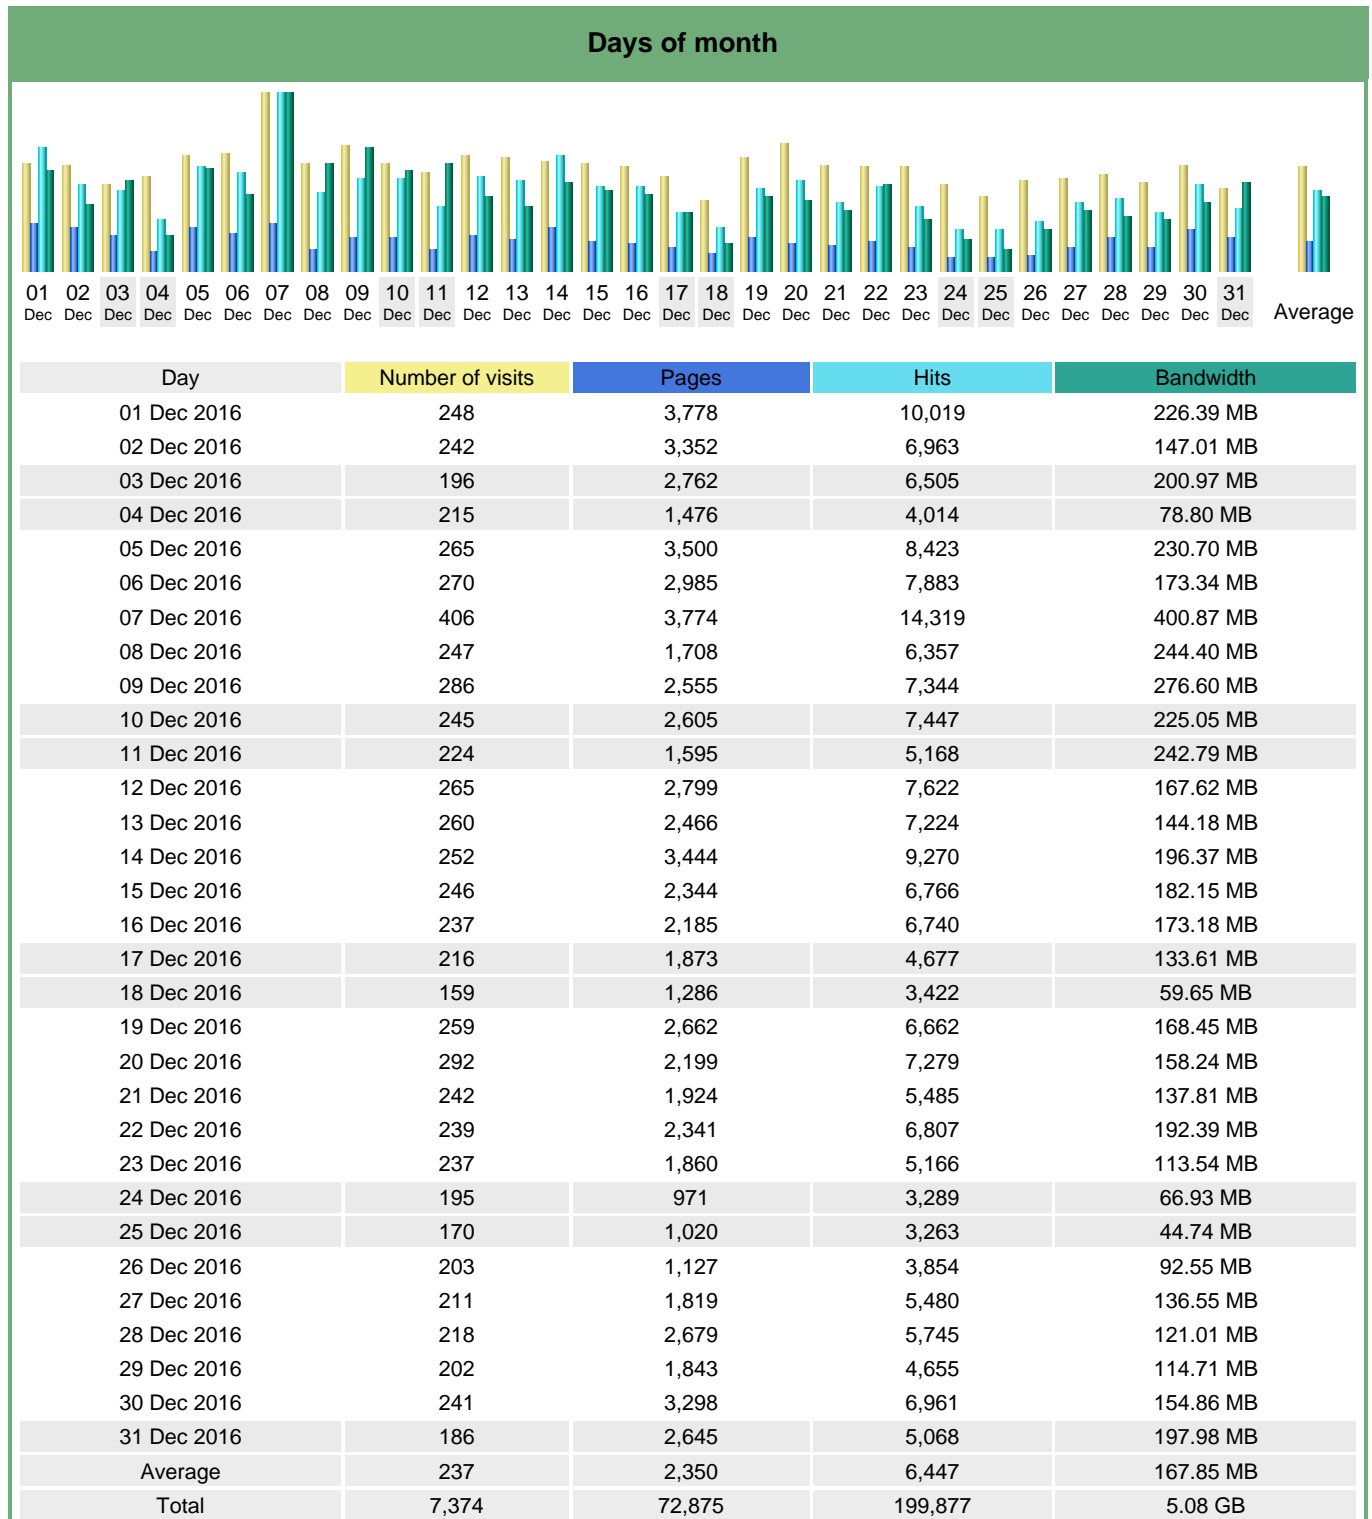

Statistics of visits of the VIVC - December 2016

Days of week

Day	Pages	Hits	Bandwidth
Mon	2,522	6,640	164.83 MB
Tue	2,367	6,966	153.08 MB
Wed	2,955	8,704	214.01 MB
Thu	2,402	6,920	192.01 MB
Fri	2,650	6,634	173.04 MB
Sat	2,171	5,397	164.91 MB
Sun	1,344	3,966	106.50 MB

Hours

Hours	Pages	Hits	Bandwidth	Hours	Pages	Hits	Bandwidth
00	1,571	4,020	93.22 MB	12	4,971	13,811	300.69 MB
01	885	2,468	41.69 MB	13	4,370	12,451	370.16 MB
02	1,023	3,157	69.31 MB	14	5,586	15,404	507.58 MB
03	2,969	4,913	110.11 MB	15	5,317	13,450	388.87 MB
04	797	2,432	76.39 MB	16	5,070	13,240	368.50 MB
05	1,327	2,442	57.68 MB	17	4,066	10,539	250.28 MB
06	1,728	4,023	81.87 MB	18	3,512	9,429	286.15 MB
07	2,230	5,298	97.93 MB	19	3,461	9,816	267.82 MB
08	2,010	6,456	150.28 MB	20	2,706	8,587	234.89 MB
09	3,940	10,062	239.70 MB	21	2,590	8,945	217.36 MB
10	4,354	13,862	340.31 MB	22	2,266	6,729	182.81 MB
11	4,434	12,844	317.63 MB	23	1,692	5,499	152.22 MB