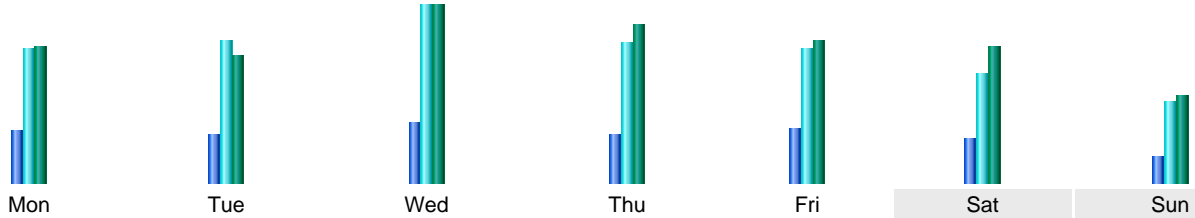

Statistics of visits of the VIVC - December 2016

Days of week

Day	Pages	Hits	Bandwidth
Mon	2,522	6,640	164.83 MB
Tue	2,367	6,966	153.08 MB
Wed	2,955	8,704	214.01 MB
Thu	2,402	6,920	192.01 MB
Fri	2,650	6,634	173.04 MB
Sat	2,171	5,397	164.91 MB
Sun	1,344	3,966	106.50 MB

Hours

Hours	Pages	Hits	Bandwidth	Hours	Pages	Hits	Bandwidth
00	1,571	4,020	93.22 MB	12	4,971	13,811	300.69 MB
01	885	2,468	41.69 MB	13	4,370	12,451	370.16 MB
02	1,023	3,157	69.31 MB	14	5,586	15,404	507.58 MB
03	2,969	4,913	110.11 MB	15	5,317	13,450	388.87 MB
04	797	2,432	76.39 MB	16	5,070	13,240	368.50 MB
05	1,327	2,442	57.68 MB	17	4,066	10,539	250.28 MB
06	1,728	4,023	81.87 MB	18	3,512	9,429	286.15 MB
07	2,230	5,298	97.93 MB	19	3,461	9,816	267.82 MB
08	2,010	6,456	150.28 MB	20	2,706	8,587	234.89 MB
09	3,940	10,062	239.70 MB	21	2,590	8,945	217.36 MB
10	4,354	13,862	340.31 MB	22	2,266	6,729	182.81 MB
11	4,434	12,844	317.63 MB	23	1,692	5,499	152.22 MB