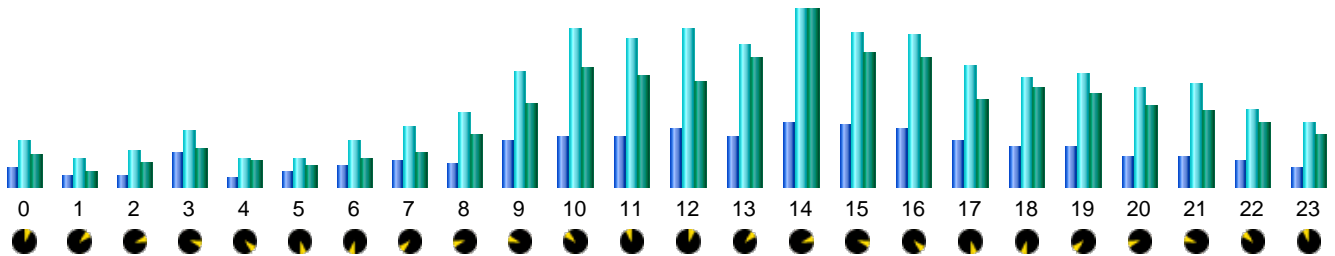

Statistics of visits of the VIVC - December 2016

Days of week

Day	Pages	Hits	Bandwidth
Mon	2,522	6,640	164.83 MB
Tue	2,367	6,966	153.08 MB
Wed	2,955	8,704	214.01 MB
Thu	2,402	6,920	192.01 MB
Fri	2,650	6,634	173.04 MB
Sat	2,171	5,397	164.91 MB
Sun	1,344	3,966	106.50 MB

Hours

Hours	Pages	Hits	Bandwidth	Hours	Pages	Hits	Bandwidth
00	1,571	4,020	93.22 MB	12	4,971	13,811	300.69 MB
01	885	2,468	41.69 MB	13	4,370	12,451	370.16 MB
02	1,023	3,157	69.31 MB	14	5,586	15,404	507.58 MB
03	2,969	4,913	110.11 MB	15	5,317	13,450	388.87 MB
04	797	2,432	76.39 MB	16	5,070	13,240	368.50 MB
05	1,327	2,442	57.68 MB	17	4,066	10,539	250.28 MB
06	1,728	4,023	81.87 MB	18	3,512	9,429	286.15 MB
07	2,230	5,298	97.93 MB	19	3,461	9,816	267.82 MB
08	2,010	6,456	150.28 MB	20	2,706	8,587	234.89 MB
09	3,940	10,062	239.70 MB	21	2,590	8,945	217.36 MB
10	4,354	13,862	340.31 MB	22	2,266	6,729	182.81 MB
11	4,434	12,844	317.63 MB	23	1,692	5,499	152.22 MB